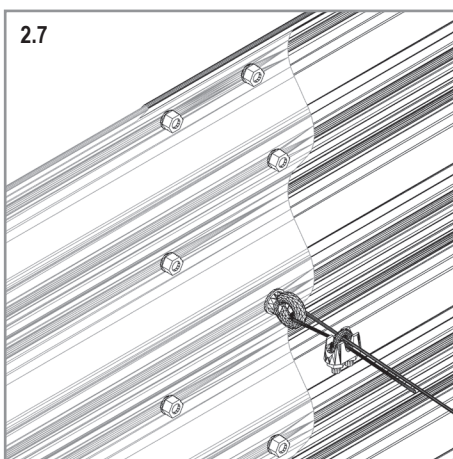

CURVE 401 (+ BASIC 401)

ROUND 401

VM0030sb-R

2

7mm
8mm

7mm
8mm

T25

VM0030sb-R

Item No.	Part	Sect. Ref.	Size mm	Quantity 401			
				Basic	Ext.	Curve	Round
3201		- (2)	Ø4.8 x 6	75x	25x	50x	50x
3202		2	M5	-	2x	2x	-
3203		2	M5	-	2x	2x	-
3204		2	M3	-	2x	2x	-
3205		1 2	1000	-	1x	1x	-
3222		1 2	900 x 401	2x	2x	2x	-

Item No.	Part	Sect. Ref.	Size mm	Quantity 401			
				Basic	Ext.	Curve	Round
3227		1 2	459 x 401	4x	-	1x	4x
3232		1 2	459 X 401	-	-	1x	-
3324		2	M5 x 7	75x	25x	50x	50x
3325		2	Ø9.5/5.5	150x	50x	100x	100x
3326		2	M5	75x	25x	50x	50x
7395		2	Ø12/6.5	-	2x	2x	-