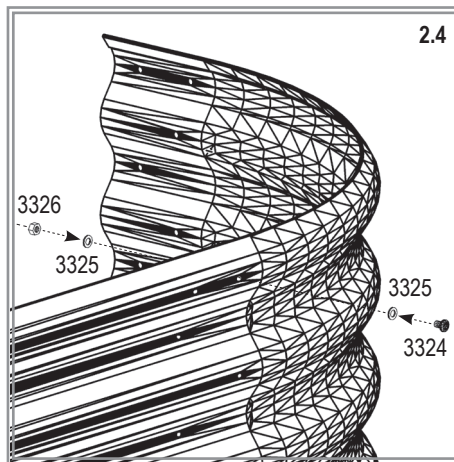

CURVE 401 (+ BASIC 401)

ROUND 401

VM0030sb-R

2

7mm
8mm

7mm
8mm

T25

VM0030sb-R

Item No.	Part	Sect. Ref.	Size mm	Quantity 401			
				Basic	Ext.	Curve	Round
3201		- (2)	Ø4.8 x 6	75x	25x	50x	50x
3202		2	M5	-	2x	2x	-
3203		2	M5	-	2x	2x	-
3204		2	M3	-	2x	2x	-
3205		1 2	1000	-	1x	1x	-
3222		1 2	900 x 401	2x	2x	2x	-

Item No.	Part	Sect. Ref.	Size mm	Quantity 401			
				Basic	Ext.	Curve	Round
3227		1 2	459 x 401	4x	-	1x	4x
3232		1 2	459 X 401	-	-	1x	-
3324		2	M5 x 7	75x	25x	50x	50x
3325		2	Ø9.5/5.5	150x	50x	100x	100x
3326		2	M5	75x	25x	50x	50x
7395		2	Ø12/6.5	-	2x	2x	-