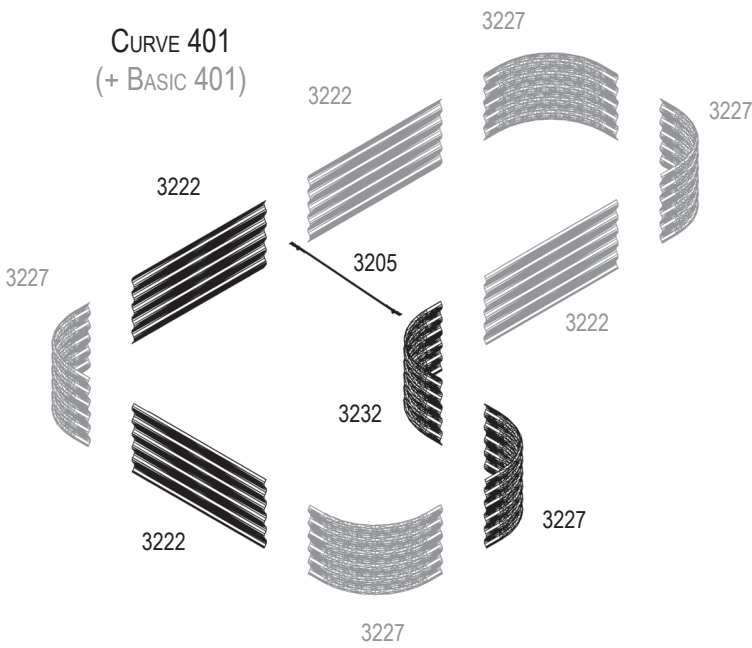

VM0030sb-R

- BASIC 401

- EXTENSION 401

- CURVE 401

- ROUND 401

1

BASIC 401

EXTENSION 401 (+ BASIC 401)

CURVE 401 (+ BASIC 401)

ROUND 401

VM0030sb-R

2

7mm
8mm

7mm
8mm

T25

VM0030sb-R

Item No.	Part	Sect. Ref.	Size mm	Quantity 401			
				Basic	Ext.	Curve	Round
3201		- (2)	Ø4.8 x 6	75x	25x	50x	50x
3202		2	M5	-	2x	2x	-
3203		2	M5	-	2x	2x	-
3204		2	M3	-	2x	2x	-
3205		1 2	1000	-	1x	1x	-
3222		1 2	900 x 401	2x	2x	2x	-

Item No.	Part	Sect. Ref.	Size mm	Quantity 401			
				Basic	Ext.	Curve	Round
3227		1 2	459 x 401	4x	-	1x	4x
3232		1 2	459 X 401	-	-	1x	-
3324		2	M5 x 7	75x	25x	50x	50x
3325		2	Ø9.5/5.5	150x	50x	100x	100x
3326		2	M5	75x	25x	50x	50x
7395		2	Ø12/6.5	-	2x	2x	-