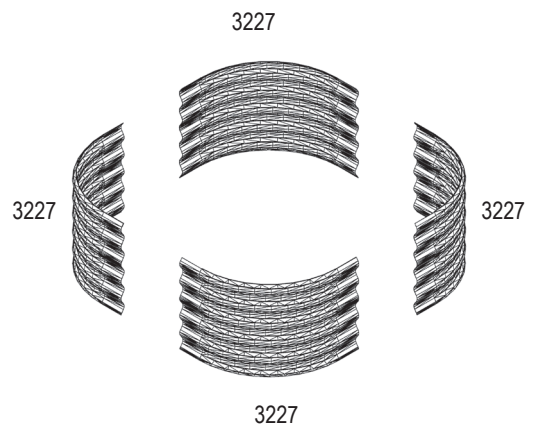

VM0030sb-R

- BASIC 401

- EXTENSION 401

- CURVE 401

- ROUND 401

1

BASIC 401

EXTENSION 401 (+ BASIC 401)

CURVE 401 (+ BASIC 401)

ROUND 401

VM0030sb-R

2

7mm
8mm

7mm
8mm

T25

VM0030sb-R

Item No.	Part	Sect. Ref.	Size mm	Quantity 401			
				Basic	Ext.	Curve	Round
3201		- (2)	Ø4.8 x 6	75x	25x	50x	50x
3202		2	M5	-	2x	2x	-
3203		2	M5	-	2x	2x	-
3204		2	M3	-	2x	2x	-
3205		1 2	1000	-	1x	1x	-
3222		1 2	900 x 401	2x	2x	2x	-

Item No.	Part	Sect. Ref.	Size mm	Quantity 401			
				Basic	Ext.	Curve	Round
3227		1 2	459 x 401	4x	-	1x	4x
3232		1 2	459 X 401	-	-	1x	-
3324		2	M5 x 7	75x	25x	50x	50x
3325		2	Ø9.5/5.5	150x	50x	100x	100x
3326		2	M5	75x	25x	50x	50x
7395		2	Ø12/6.5	-	2x	2x	-