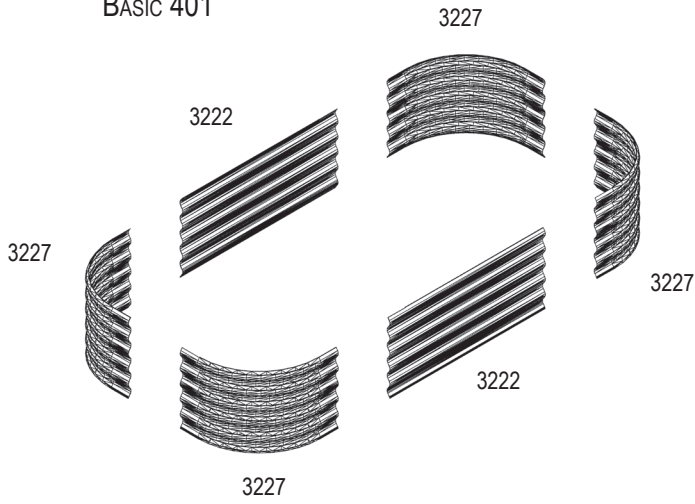

VM0030sb-R

- BASIC 401

- EXTENSION 401

- CURVE 401

- ROUND 401

1

BASIC 401

EXTENSION 401 (+ BASIC 401)

CURVE 401 (+ BASIC 401)

ROUND 401

VM0030sb-R

2

7mm
8mm

7mm
8mm

T25

VM0030sb-R

Item No.	Part	Sect. Ref.	Size mm	Quantity 401			
				Basic	Ext.	Curve	Round
3201		- (2)	Ø4.8 x 6	75x	25x	50x	50x
3202		2	M5	-	2x	2x	-
3203		2	M5	-	2x	2x	-
3204		2	M3	-	2x	2x	-
3205		1 2	1000	-	1x	1x	-
3222		1 2	900 x 401	2x	2x	2x	-

Item No.	Part	Sect. Ref.	Size mm	Quantity 401			
				Basic	Ext.	Curve	Round
3227		1 2	459 x 401	4x	-	1x	4x
3232		1 2	459 X 401	-	-	1x	-
3324		2	M5 x 7	75x	25x	50x	50x
3325		2	Ø9.5/5.5	150x	50x	100x	100x
3326		2	M5	75x	25x	50x	50x
7395		2	Ø12/6.5	-	2x	2x	-