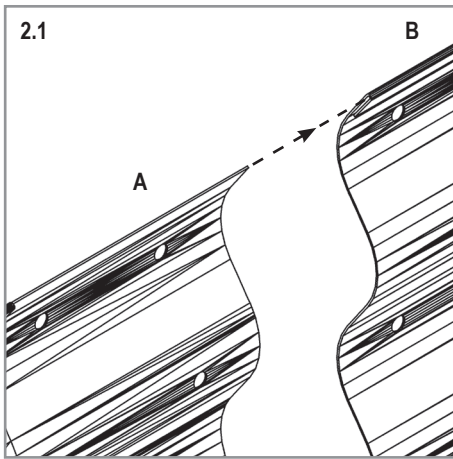

CURVE 401 (+ BASIC 401)

ROUND 401

VM0030sb-R

2

7mm
8mm

7mm
8mm

T25

VM0030sb-R

Item No.	Part	Sect. Ref.	Size mm	Quantity 401			
				Basic	Ext.	Curve	Round
3201		- (2)	Ø4.8 x 6	75x	25x	50x	50x
3202		2	M5	-	2x	2x	-
3203		2	M5	-	2x	2x	-
3204		2	M3	-	2x	2x	-
3205		1 2	1000	-	1x	1x	-
3222		1 2	900 x 401	2x	2x	2x	-

Item No.	Part	Sect. Ref.	Size mm	Quantity 401			
				Basic	Ext.	Curve	Round
3227		1 2	459 x 401	4x	-	1x	4x
3232		1 2	459 X 401	-	-	1x	-
3324		2	M5 x 7	75x	25x	50x	50x
3325		2	Ø9.5/5.5	150x	50x	100x	100x
3326		2	M5	75x	25x	50x	50x
7395		2	Ø12/6.5	-	2x	2x	-