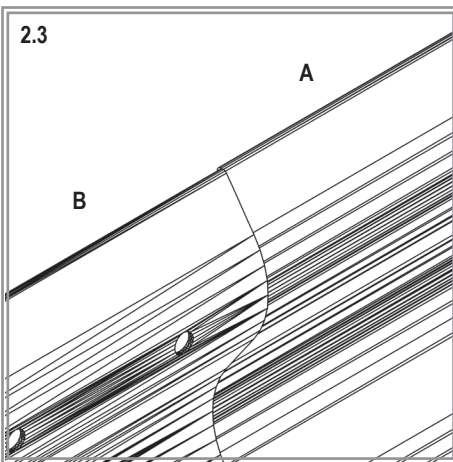

CURVE 401 (+ BASIC 401)

ROUND 401

VM0030sb-R

2

7mm
8mm

7mm
8mm

T25

VM0030sb-R

Item No.	Part	Sect. Ref.	Size mm	Quantity 401			
				Basic	Ext.	Curve	Round
3201		- (2)	Ø4.8 x 6	75x	25x	50x	50x
3202		2	M5	-	2x	2x	-
3203		2	M5	-	2x	2x	-
3204		2	M3	-	2x	2x	-
3205		1 2	1000	-	1x	1x	-
3222		1 2	900 x 401	2x	2x	2x	-

Item No.	Part	Sect. Ref.	Size mm	Quantity 401			
				Basic	Ext.	Curve	Round
3227		1 2	459 x 401	4x	-	1x	4x
3232		1 2	459 X 401	-	-	1x	-
3324		2	M5 x 7	75x	25x	50x	50x
3325		2	Ø9.5/5.5	150x	50x	100x	100x
3326		2	M5	75x	25x	50x	50x
7395		2	Ø12/6.5	-	2x	2x	-