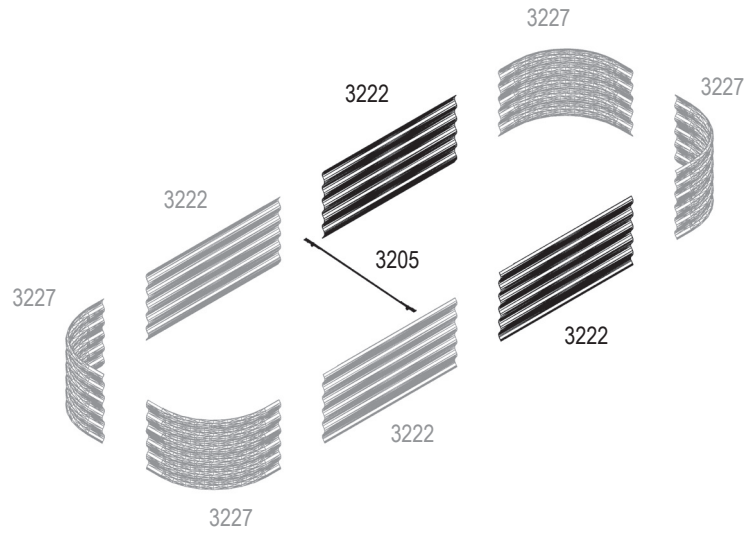

VM0030sb-R

- BASIC 401

- EXTENSION 401

- CURVE 401

- ROUND 401

1

BASIC 401

EXTENSION 401 (+ BASIC 401)

CURVE 401 (+ BASIC 401)

ROUND 401

VM0030sb-R

2

7mm
8mm

7mm
8mm

T25

VM0030sb-R

Item No.	Part	Sect. Ref.	Size mm	Quantity 401			
				Basic	Ext.	Curve	Round
3201		- (2)	Ø4.8 x 6	75x	25x	50x	50x
3202		2	M5	-	2x	2x	-
3203		2	M5	-	2x	2x	-
3204		2	M3	-	2x	2x	-
3205		1 2	1000	-	1x	1x	-
3222		1 2	900 x 401	2x	2x	2x	-

Item No.	Part	Sect. Ref.	Size mm	Quantity 401			
				Basic	Ext.	Curve	Round
3227		1 2	459 x 401	4x	-	1x	4x
3232		1 2	459 X 401	-	-	1x	-
3324		2	M5 x 7	75x	25x	50x	50x
3325		2	Ø9.5/5.5	150x	50x	100x	100x
3326		2	M5	75x	25x	50x	50x
7395		2	Ø12/6.5	-	2x	2x	-