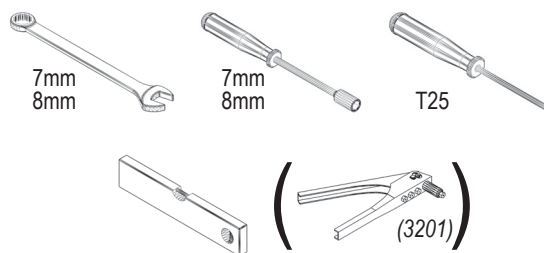

Item No.	Part	Sect. Ref.	Size mm	Quantity 401			
				Basic	Ext.	Curve	Round
3201		- (2)	Ø4.8 x 6	75x	25x	50x	50x
3202		2	M5	-	2x	2x	-
3203		2	M5	-	2x	2x	-
3204		2	M3	-	2x	2x	-
3205		1 2	1000	-	1x	1x	-
3222		1 2	900 x 401	2x	2x	2x	-

Item No.	Part	Sect. Ref.	Size mm	Quantity 401			
				Basic	Ext.	Curve	Round
3227		1 2	459 x 401	4x	-	1x	4x
3232		1 2	459 X 401	-	-	1x	-
3324		2	M5 x 7	75x	25x	50x	50x
3325		2	Ø9.5/5.5	150x	50x	100x	100x
3326		2	M5	75x	25x	50x	50x
7395		2	Ø12/6.5	-	2x	2x	-

E.P.H. Schmidt u. Co. GmbH
Hoefkerstrasse 30
44149 Dortmund
Postfach 170163
44060 Dortmund
Deutschland
Tel.: +49 231 941655 0
Fax: +49 231 941655 99
www.eph-schmidt.de
verkauf@eph-schmidt.de

OPJ A/S
Volderslevvej 36 A
5260 Odense S
Danmark
Tel.: +45 66 15 10 30
Fax: +45 66 15 00 84
www.opj.dk
opj@opj.dk